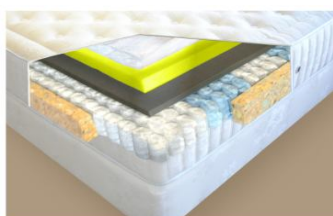

### Supreme Comfort - (Jaquard Soft Touch Fabric) - 20 Year Warranty 100kg

CLISDSETS	Single Set	915	300	1880
CLISDMATS	Single Mattress	915	300	1880
CLISDSETT	3/4 Set	1070	300	1880
CLISDMATT	3/4 Mattress	1070	300	1880
CLISDSETD	Double Set	1370	300	1880
CLISDMATD	Double Mattress	1370	300	1880
CLISDSETQ	Queen Set	1520	300	1880
CLISDMATQ	Queen Mattress	1520	300	1880
CLISDSETK	King Set	1830	300	1880
CLISDMATK	King Mattress	1830	300	1880
CLISDSETKX	King Set - XL	1830	300	2000
CLISDMATKX	King Mattress - XL	1830	300	2000

### Royal Pocket Spring - 15 Year Warranty 120kg

CLIRSETS	Single Set	915	300	1880
CLIRMATS	Single Mattress	915	300	1880
CLIRSETT	3/4 Set	1070	300	1880
CLIRMATT	3/4 Mattress	1070	300	1880
CLIRSETD	Double Set	1370	300	1880
CLIRMATD	Double Mattress	1370	300	1880
CLIRSETQ	Queen Set	1520	300	1880
CLIRMATQ	Queen Mattress	1520	300	1880
CLIRSETK	King Set	1830	300	1880
CLIRMATK	King Mattress	1830	300	1880
CLIRSETKX	King Set - XL	1830	300	2000
CLIRMATKX	King Mattress - XL	1830	300	2000

## Beds & Mattresses Catalogue

Each unit is carefully constructed to ensure utmost comfort and full body. All foams, fillers and springs are carefully selected and tested when engineering all beds. All tickings/fabrics, imported and local, are selected for aesthetic appeal. From jacquard to cotton, fabrics are selected for durability.

Order Code	Description	Width	Depth	Length
------------	-------------	-------	-------	--------

Royal - Pocket Spring Supreme - 15 Year Warranty 120kg				
CLIRDSETS	Single Set	915	300	1880
CLIRDMATS	Single Mattress	915	300	1880
CLIRDSETT	3/4 Set	1070	300	1880
CLIRDMATT	3/4 Mattress	1070	300	1880
CLIRDSETD	Double Set	1370	300	1880
CLIRDMATD	Double Mattress	1370	300	1880
CLIRDSETQ	Queen Set	1520	300	1880
CLIRDMATQ	Queen Mattress	1520	300	1880
CLIRDSETK	King Set	1830	300	1880
CLIRDMATK	King Mattress	1830	300	1880
CLIRDSETKX	King Set - XL	1830	300	2000
CLIRDMATKX	King Mattress - XL	1830	300	2000